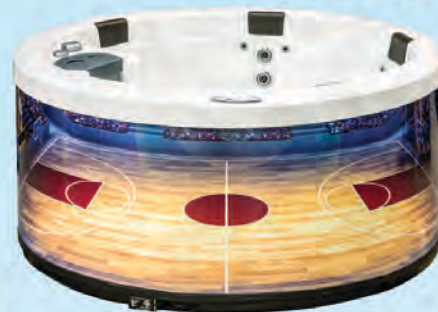

**Basketball, Soccer, Baseball
or Alternate Round Shaped Sports Ball**